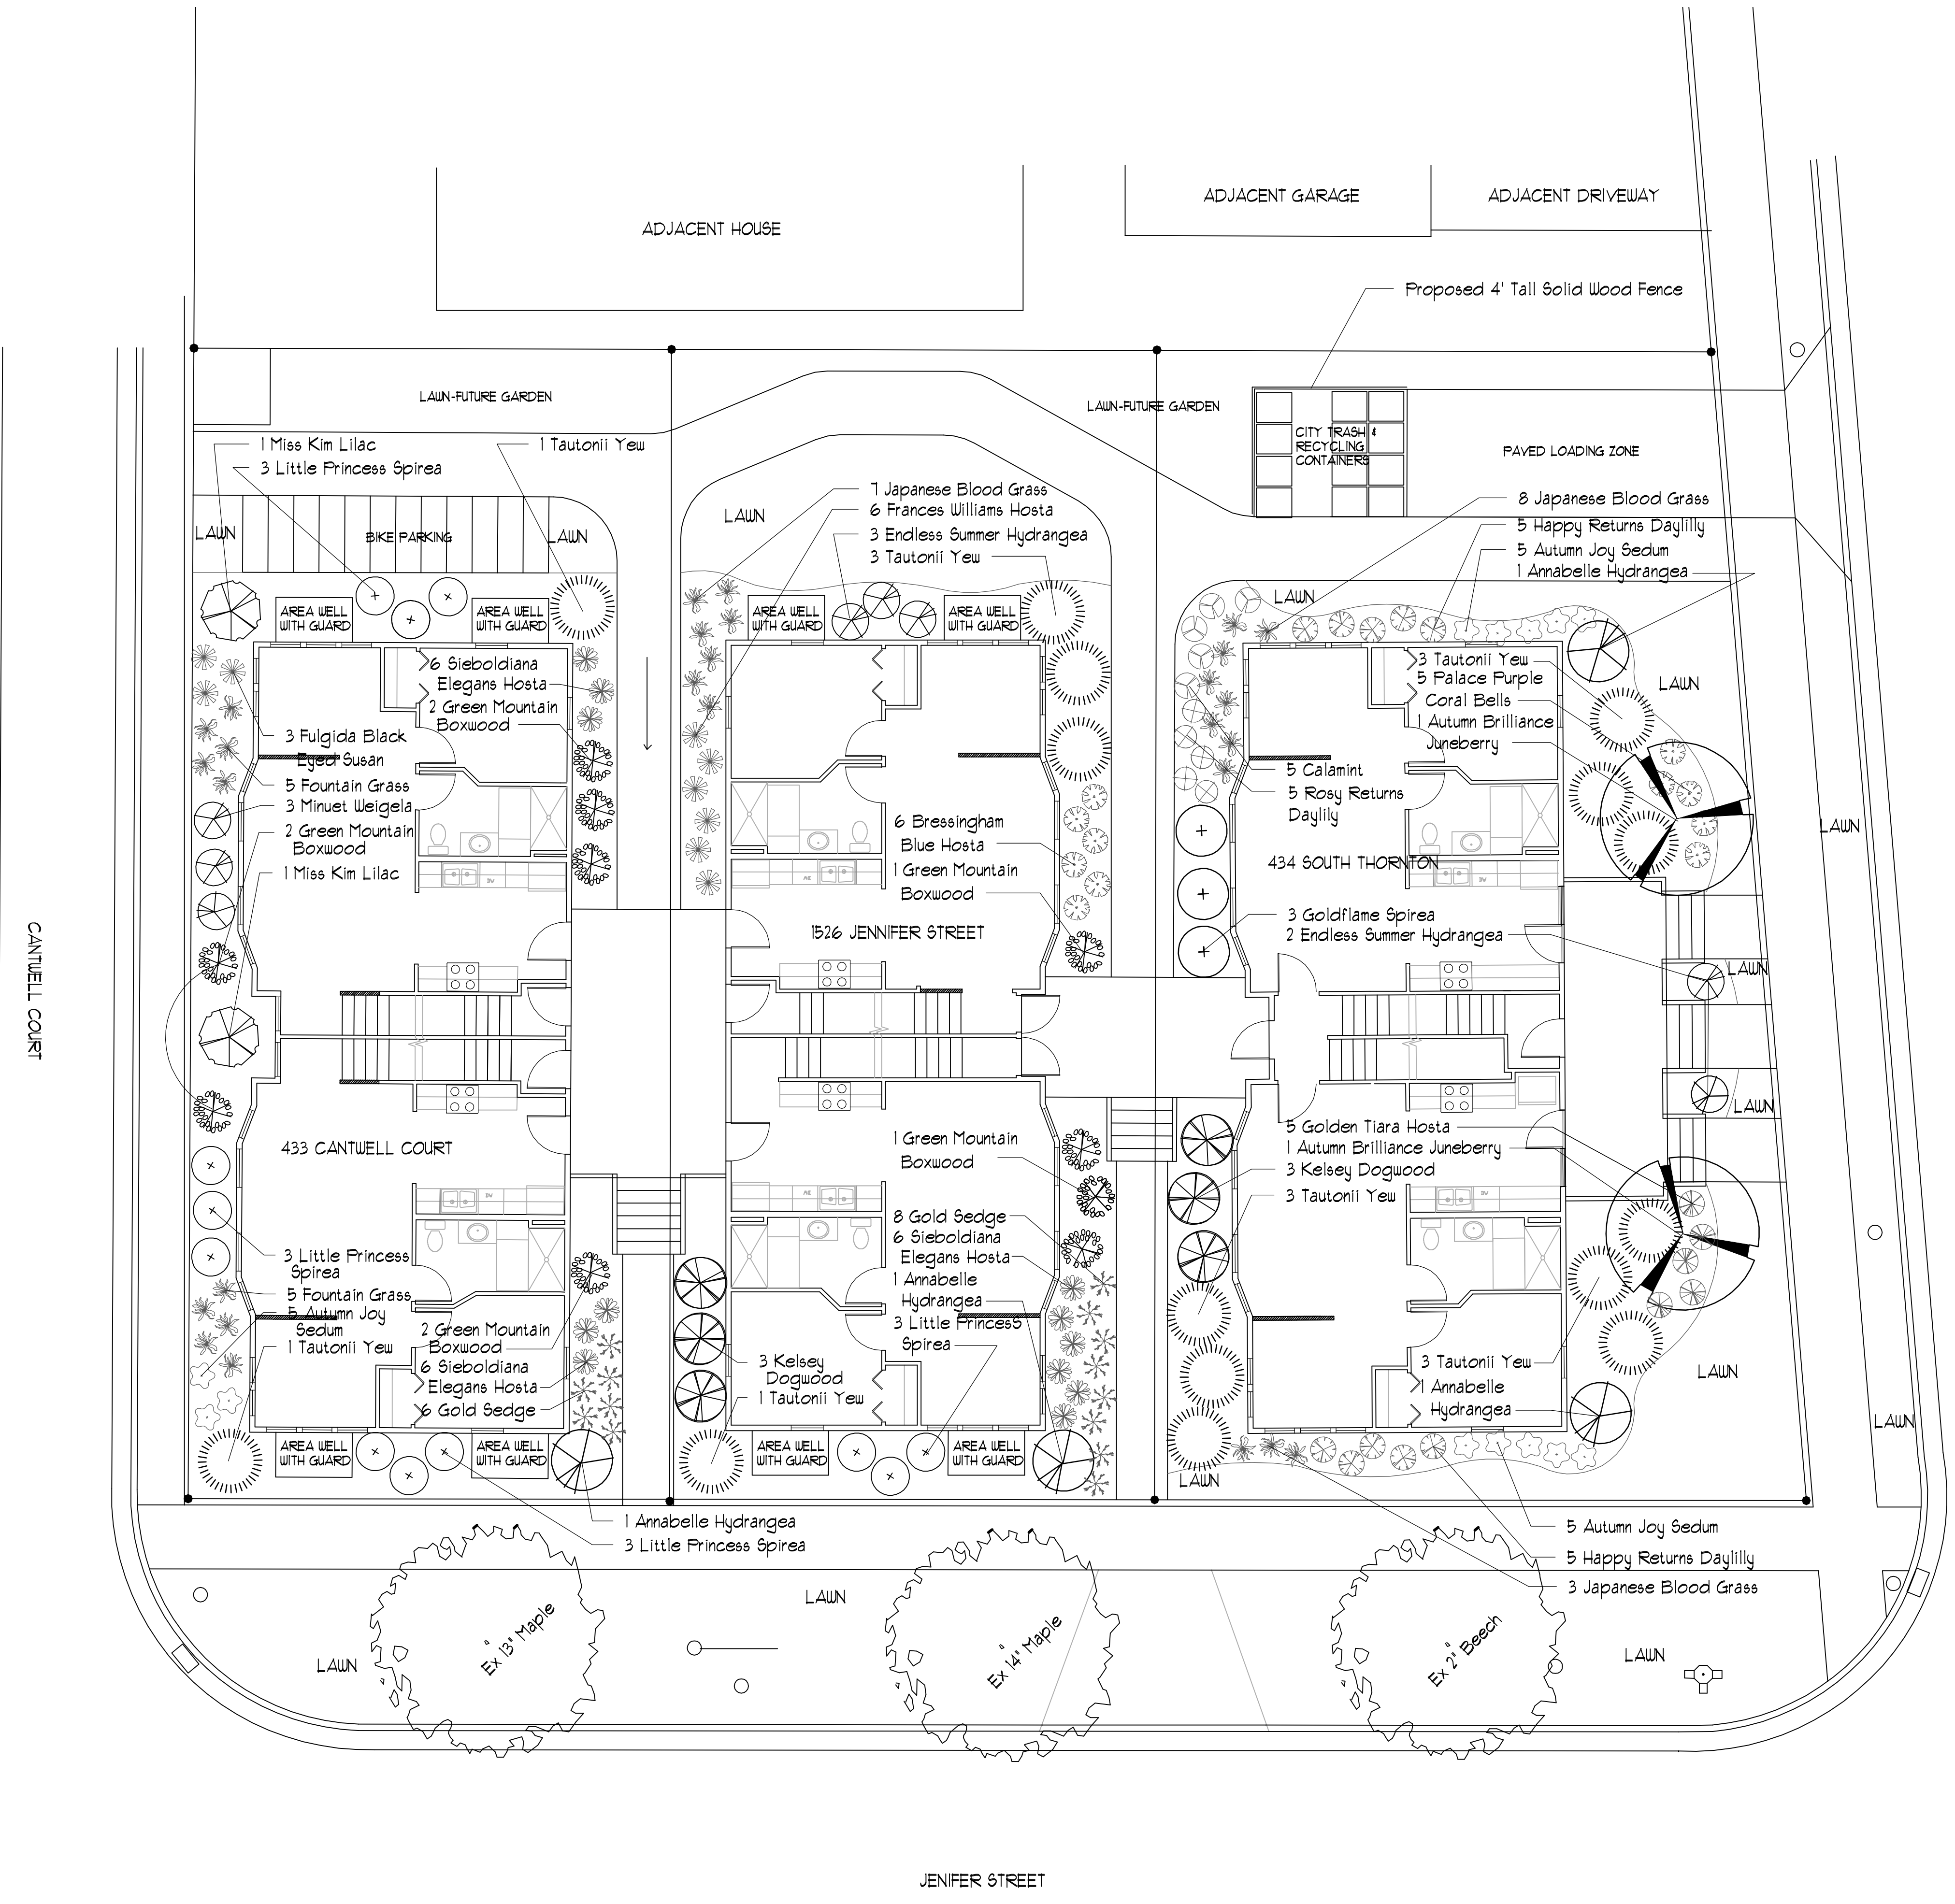

434 SOUTH THORNTON PLANT LIST

Quantity	Planting Size	Scientific Name	Common Name
2	2in BB	Amelanchier x grandiflora 'Autumn Brilliance'	Autumn Brilliance Juneberry
5	4.5in Pot	Calamintha nepeta 'Montrose White'	Calamint
3	15in	Cornus sericea 'Kelsey'	Kelsey Dogwood
10	1 Gal	Hemerocallis 'Happy Returns'	Happy Returns Daylily
5	4.5in Pot	Hemerocallis 'Rosy Returns'	Rosy Returns Daylily
5	4.5in Pot	Heuchera micrantha 'Palace Purple'	Palace Purple Coral Bells
5	4.5in Pot	Hosta 'Golden Tiara'	Golden Tiara Hosta
2	#1 Grade	Hydrangea 'Endless Summer'	Endless Summer Hydrangea
2	#1 Grade	Hydrangea aborescens 'Annabelle'	Annabelle Hydrangea
11	1 Gal	Imperata cylindrica 'Red Baron'	Japanese Blood Grass
10	4.5in Pot	Sedum 'Autumn Joy'	Autumn Joy Sedum
3	15-18in	Spiraea japonica 'Goldflame'	Goldflame Spirea
9	15-18in BB	Taxus x media 'Tautonii'	Tautonii Yew

- NOTES:
- All plant beds to be edged with black vinyl edging when they abut lawn.
  - Plant beds to be mulched with 3" shredded hardwood bark.
  - Trees planted in lawn areas to receive a 6' diameter shredded hardwood mulch ring.
  - Perennial beds to have 3" of soil mix made of 60% topsoil, 30% compost and 10% sand tilled 3" into soil.
  - If a perennial above specified at 1 gal is available in a 4.5 inch pot the size may be substituted but only at the time of bidding.
  - Contractor is responsible for verifying all plant quantities. Plan shall preside over the plant list.